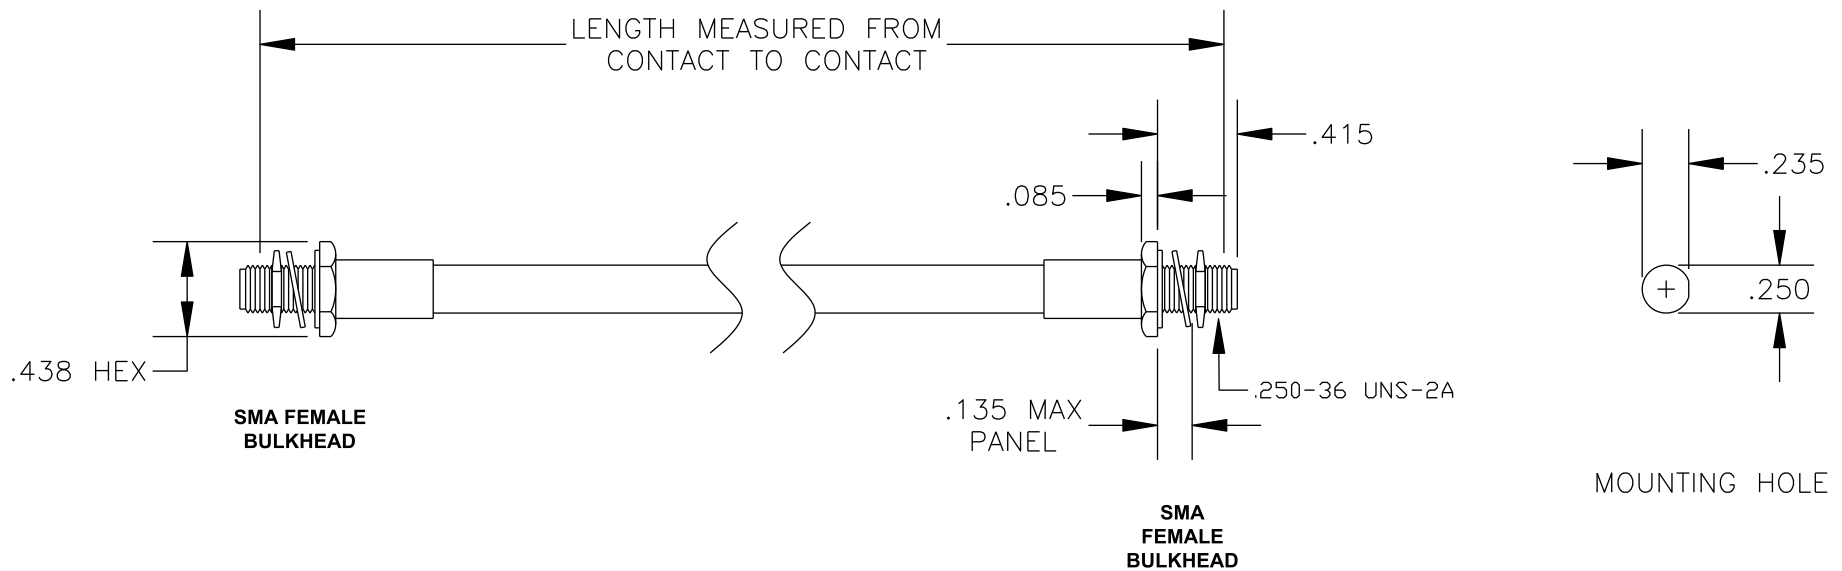

COMPONENTS	IMPEDANCE
SMA FEMALE BULKHEAD	50 OHM
SMA FEMALE BULKHEAD	50 OHM
RG401/U	50 OHM

Standard Lengths	
-12	12"
-24	24"
-36	36"
-48	48"
-60	60"
-XXX	Custom Length in inches

**PASTERNAK ENTERPRISES®**  
ESTABLISHED 1972

**COAXIAL & FIBER OPTICS**

DWG TITLE

**PE3634LF-XX**

DES.

CABLE ASSEMBLY, RG401/U, SMA FEMALE BULKHEAD TO SMA FEMALE BULKHEAD (LEAD FREE)

REV. A

FSCM NO. 53919

CAD FILE

021108

SCALE N/A

SIZE A 127

NOTES:

1. UNLESS OTHERWISE SPECIFIED ALL DIMENSIONS ARE NOMINAL.
2. ALL SPECIFICATIONS ARE SUBJECT TO CHANGE WITHOUT NOTICE AT ANY TIME.
3. DIMENSIONS ARE IN INCHES.
4. LENGTH TOLERANCE IS  $\pm 1.5\%$  OR  $\pm 3/8"$ , WHICHEVER IS GREATER.