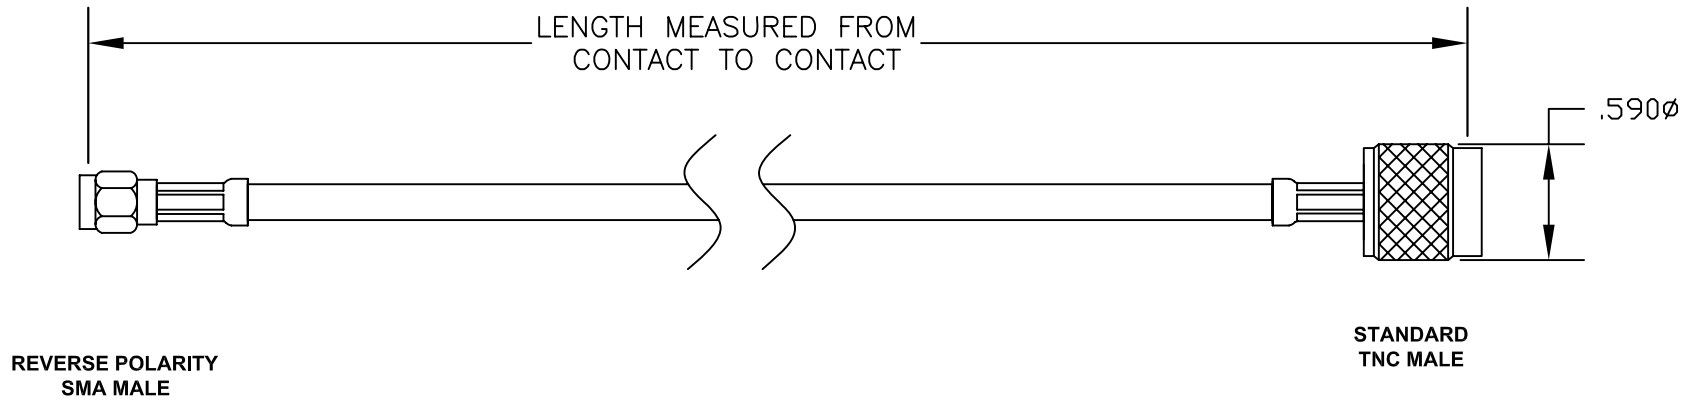

COMPONENTS	IMPEDANCE
REVERSE POLARITY SMA MALE	50 OHM
STANDARD TNC MALE	50 OHM
RG58C/U	50 OHM

Standard Lengths	
-12	12"
-24	24"
-36	36"
-48	48"
-60	60"
-XXX	Custom Length in inches

PASTERNACK ENTERPRISES, INC.

P.O BOX 16759, IRVINE, CA 92623
PHONE (949) 261-1920 FAX (949) 261-7451

WEB ADDRESS: www.pasternack.com
E-MAIL ADDRESS: sales@pasternack.com

COAXIAL & FIBER OPTICS

DWG TITLE

PE35214-XX

DES.

CABLE ASSEMBLY, RG58C/U, REVERSE
POLARITY SMA MALE TO STANDARD TNC
MALE

SIZE A

FSCM NO. 53919

CAD FILE 071707

SCALE N/A

127

NOTES:

1. UNLESS OTHERWISE SPECIFIED ALL DIMENSIONS ARE NOMINAL.
2. ALL SPECIFICATIONS ARE SUBJECT TO CHANGE WITHOUT NOTICE AT ANY TIME.
3. DIMENSIONS ARE IN INCHES.
4. LENGTH TOLERANCE IS $\pm 1.5\%$ OR $\pm 3/8"$, WHICHEVER IS GREATER.