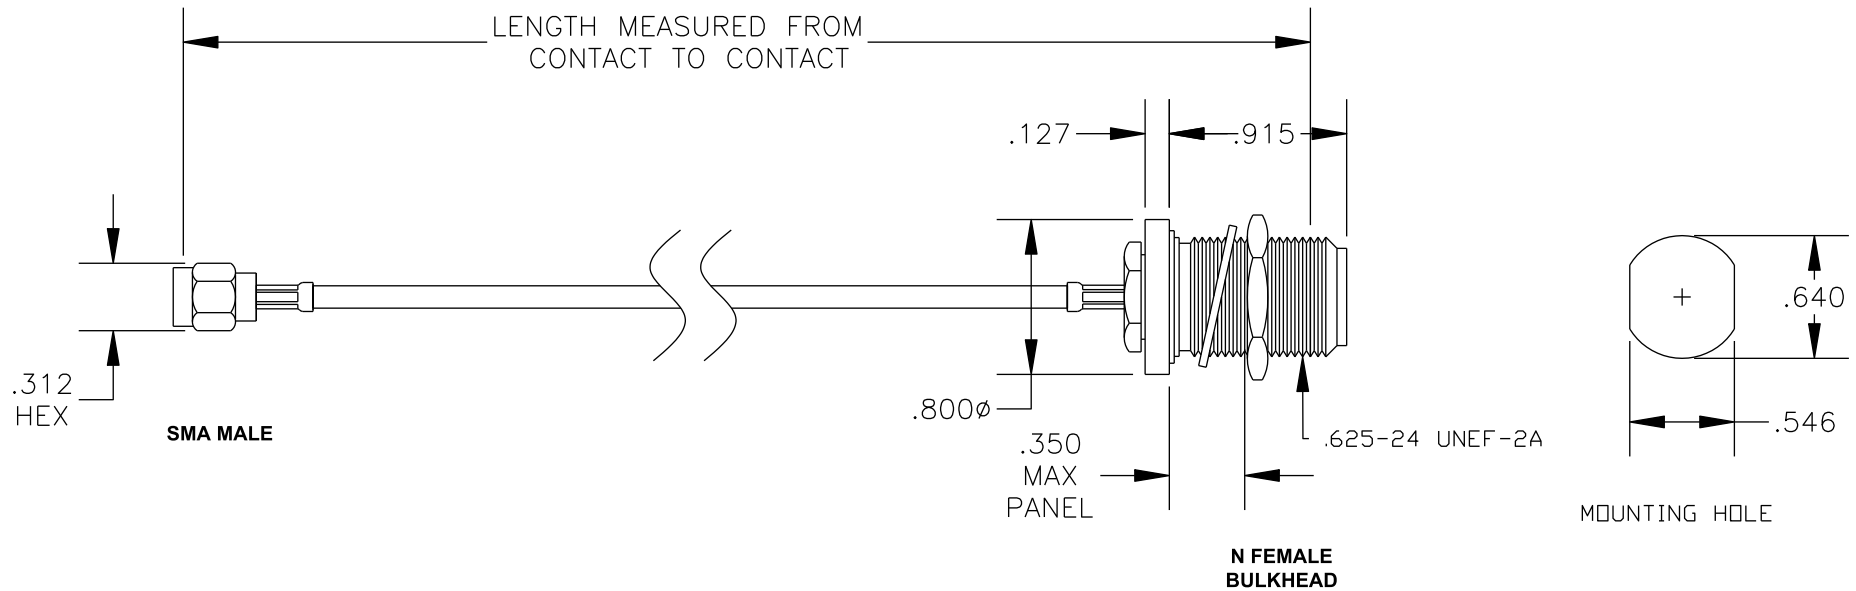

COMPONENTS	IMPEDANCE
SMA MALE	50 OHM
N FEMALE BULKHEAD	50 OHM
RG174A/U	50 OHM

Standard Lengths	
-12	12"
-24	24"
-36	36"
-48	48"
-60	60"
-XXX	Custom Length in inches

**PASTERNAK ENTERPRISES, INC.**

P.O BOX 16759, IRVINE, CA 92623  
PHONE (949) 261-1920 FAX (949) 261-7451

WEB ADDRESS: [www.pasternack.com](http://www.pasternack.com)  
E-MAIL ADDRESS: [sales@pasternack.com](mailto:sales@pasternack.com)

**COAXIAL & FIBER OPTICS**

DWG TITLE

**PE34171LF-XX**

DES. CABLE ASSEMBLY, RG174A/U, SMA MALE TO N FEMALE BULKHEAD (LEAD FREE)

REV. A **FSCM NO. 53919**

CAD FILE 012508

SCALE N/A

SIZE A 147

NOTES:

1. UNLESS OTHERWISE SPECIFIED ALL DIMENSIONS ARE NOMINAL.
2. ALL SPECIFICATIONS ARE SUBJECT TO CHANGE WITHOUT NOTICE AT ANY TIME.
3. DIMENSIONS ARE IN INCHES.
4. LENGTH TOLERANCE IS  $\pm 1.5\%$  OR  $\pm 3/8"$ , WHICHEVER IS GREATER.