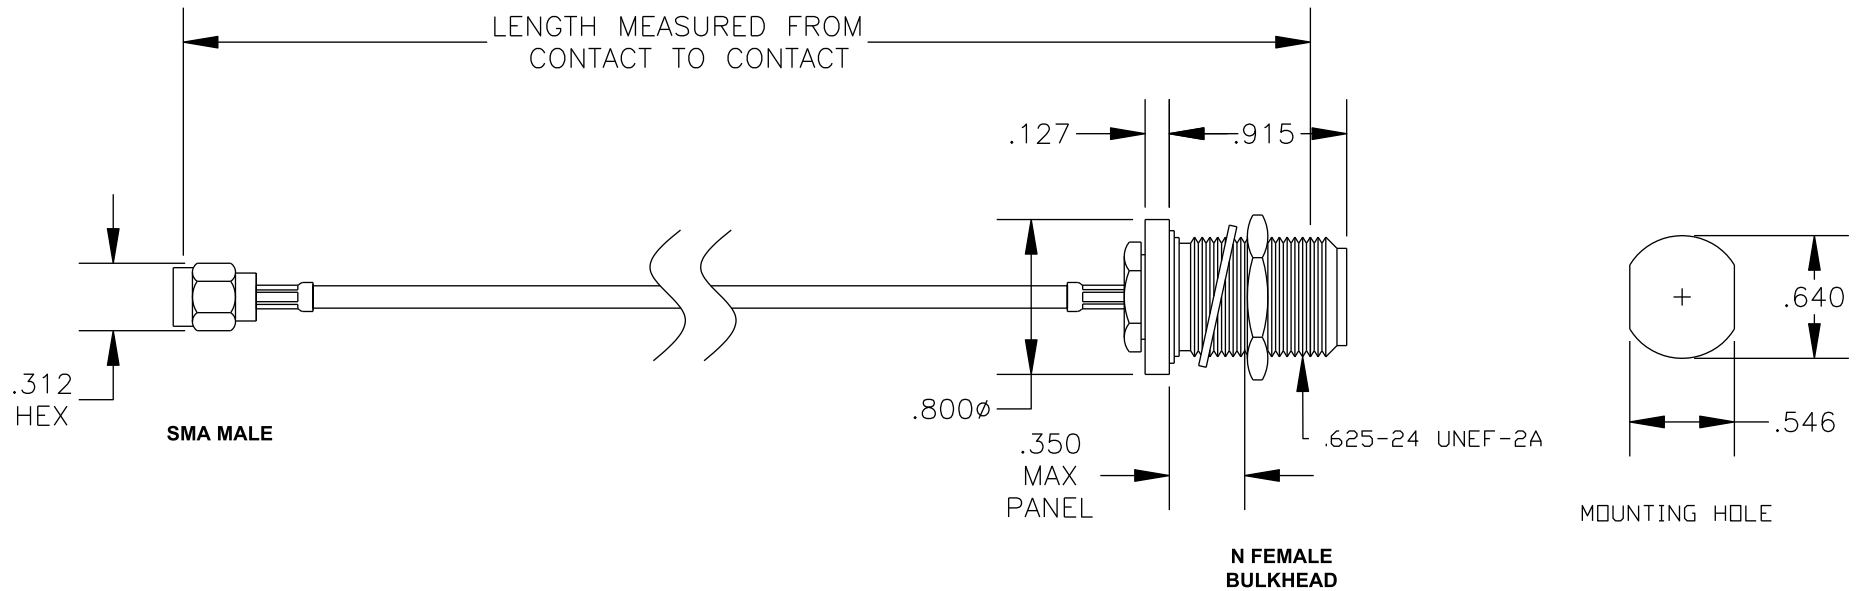

COMPONENTS	IMPEDANCE
SMA MALE	50 OHM
N FEMALE BULKHEAD	50 OHM
RG188A/U	50 OHM

Standard Lengths	
-12	12"
-24	24"
-36	36"
-48	48"
-60	60"
-XXX	Custom Length in inches

PASTERNAK ENTERPRISES, INC.

P.O BOX 16759, IRVINE, CA 92623
PHONE (949) 261-1920 FAX (949) 261-7451

WEB ADDRESS: www.pasternack.com
E-MAIL ADDRESS: sales@pasternack.com

COAXIAL & FIBER OPTICS

DWG TITLE

PE34176LF-XX

DES. CABLE ASSEMBLY, RG188A/U, SMA MALE TO N FEMALE BULKHEAD (LEAD FREE)

REV. A **FSCM NO. 53919**

CAD FILE 012508

SCALE N/A

SIZE A 147

NOTES:

1. UNLESS OTHERWISE SPECIFIED ALL DIMENSIONS ARE NOMINAL.
2. ALL SPECIFICATIONS ARE SUBJECT TO CHANGE WITHOUT NOTICE AT ANY TIME.
3. DIMENSIONS ARE IN INCHES.
4. LENGTH TOLERANCE IS $\pm 1.5\%$ OR $\pm 3/8"$, WHICHEVER IS GREATER.