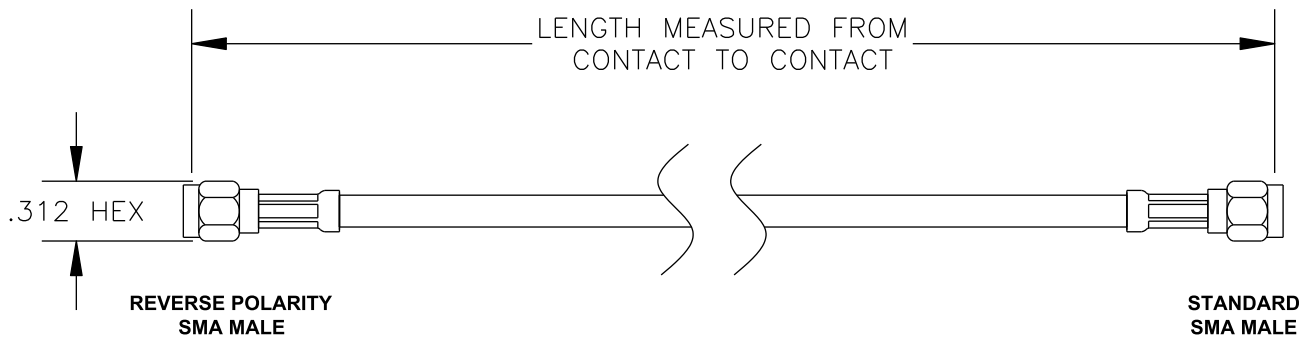

COMPONENTS	IMPEDANCE
REVERSE POLARITY SMA MALE	50 OHM
STANDARD SMA MALE	50 OHM
RG223/U	50 OHM

Standard Lengths	
-12	12"
-24	24"
-36	36"
-48	48"
-60	60"
-XXX	Custom Length in inches

PASTERNAK ENTERPRISES, INC.
P.O BOX 16759, IRVINE, CA 92623
PHONE (949) 261-1920 FAX (949) 261-7451
WEB ADDRESS: www.pasternack.com
E-MAIL ADDRESS: sales@pasternack.com
COAXIAL & FIBER OPTICS

DWG TITLE
PE34398-XX

DES. CABLE ASSEMBLY, RG223/U, REVERSE POLARITY SMA MALE TO STANDARD SMA MALE

REV. -	FSCM NO. 53919	CAD FILE 012508	SCALE N/A	SIZE A 127
--------	----------------	-----------------	-----------	------------

- NOTES:
1. UNLESS OTHERWISE SPECIFIED ALL DIMENSIONS ARE NOMINAL.
 2. ALL SPECIFICATIONS ARE SUBJECT TO CHANGE WITHOUT NOTICE AT ANY TIME.
 3. DIMENSIONS ARE IN INCHES.
 4. LENGTH TOLERANCE IS $\pm 1.5\%$ OR $\pm 3/8"$, WHICHEVER IS GREATER.