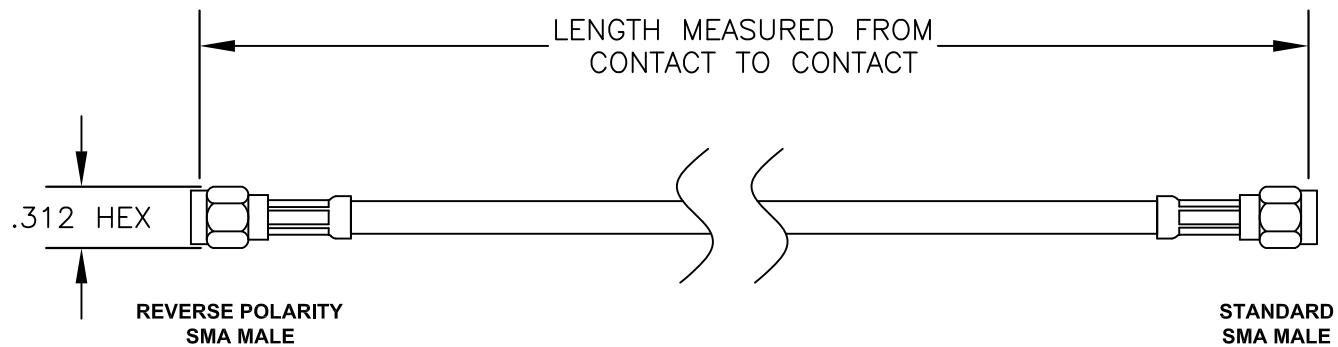

COMPONENTS	IMPEDANCE
REVERSE POLARITY SMA MALE	50 OHM
STANDARD SMA MALE	50 OHM
RG223/U	50 OHM

Standard Lengths	
-12	12"
-24	24"
-36	36"
-48	48"
-60	60"
-XXX	Custom Length in inches

**PASTERNACK ENTERPRISES, INC.**

**COAXIAL & FIBER OPTICS**

DWG TITLE

**PE34398LF-XX**

DES.

CABLE ASSEMBLY, RG223/U, REVERSE POLARITY SMA MALE TO STANDARD SMA MALE (LEAD FREE)

REV. -

**FSCM NO. 53919**

CAD FILE 012508

SCALE N/A

SIZE A 127

NOTES:

1. UNLESS OTHERWISE SPECIFIED ALL DIMENSIONS ARE NOMINAL.
2. ALL SPECIFICATIONS ARE SUBJECT TO CHANGE WITHOUT NOTICE AT ANY TIME.
3. DIMENSIONS ARE IN INCHES.
4. LENGTH TOLERANCE IS  $\pm 1.5\%$  OR 10mm, WHICHEVER IS GREATER.