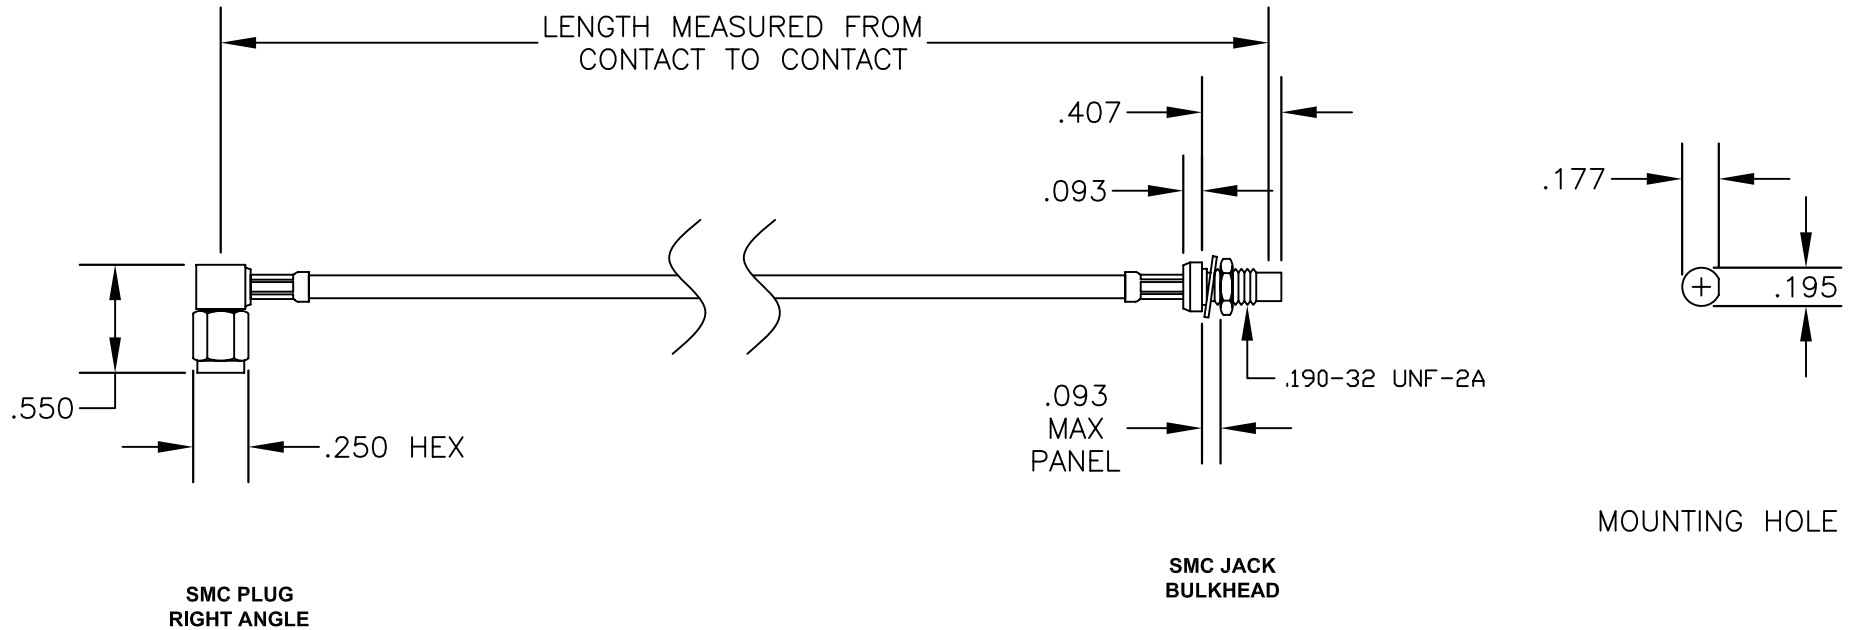

COMPONENTS	IMPEDANCE
SMC PLUG RIGHT ANGLE	50 OHM
SMC JACK BULKHEAD	50 OHM
RG316/U	50 OHM

Standard Lengths	
-12	12"
-24	24"
-36	36"
-48	48"
-60	60"
-XXX	Custom Length in inches

PASTERNACK ENTERPRISES, INC.

COAXIAL & FIBER OPTICS

DWG TITLE

**PE34472-XX**

DES.

CABLE ASSEMBLY, RG316/U, SMC PLUG  
RIGHT ANGLE TO SMC JACK BULKHEAD

SIZE A

FSCM NO. 53919

CAD FILE 071807

SCALE N/A

127

NOTES:

1. UNLESS OTHERWISE SPECIFIED ALL DIMENSIONS ARE NOMINAL.
2. ALL SPECIFICATIONS ARE SUBJECT TO CHANGE WITHOUT NOTICE AT ANY TIME.
3. DIMENSIONS ARE IN INCHES.
4. LENGTH TOLERANCE IS  $\pm 1.5\%$  OR  $\pm 3/8"$ , WHICHEVER IS GREATER.