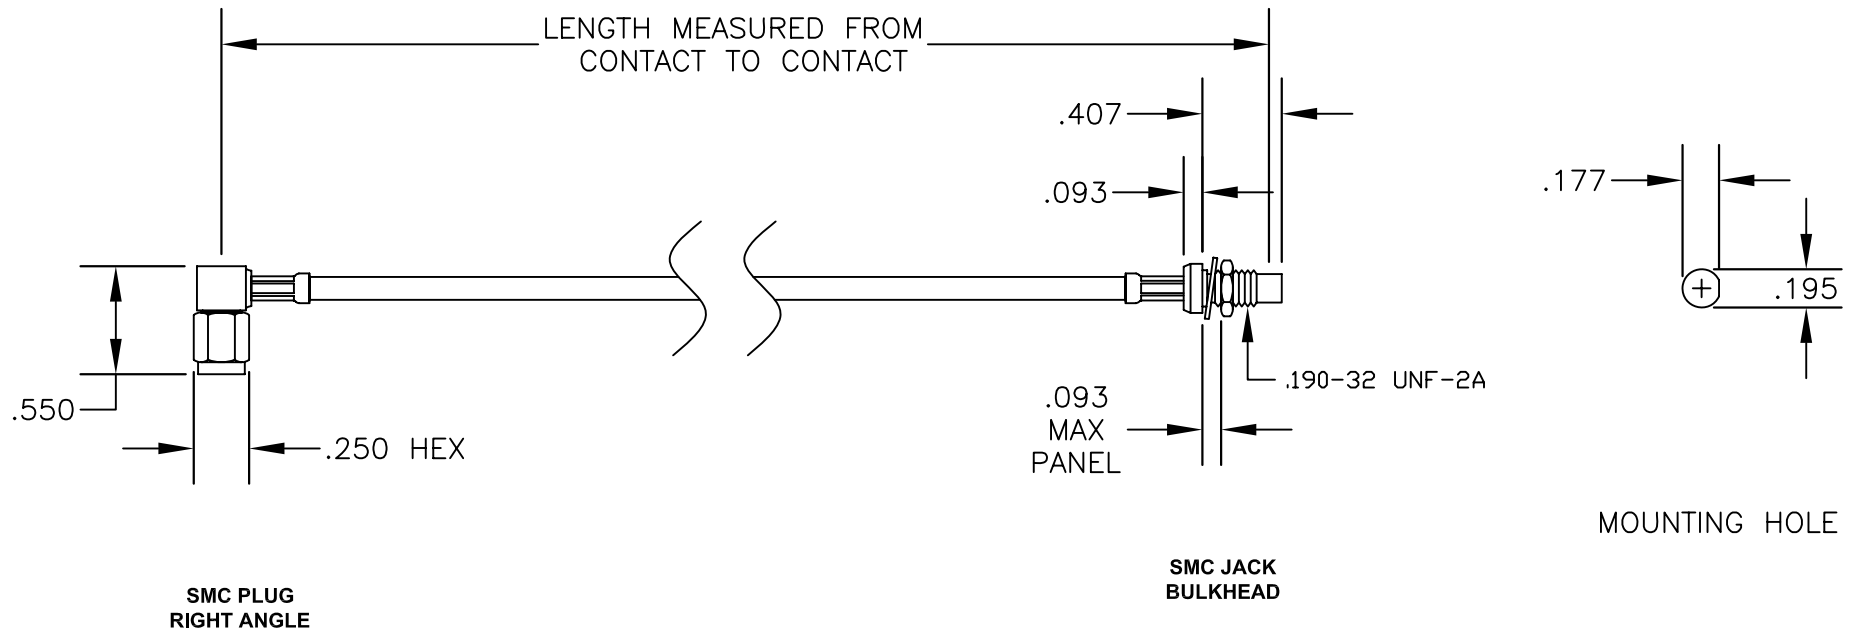

COMPONENTS	IMPEDANCE
SMC PLUG RIGHT ANGLE	50 OHM
SMC JACK BULKHEAD	50 OHM
PE-B100	50 OHM

Standard Lengths	
-12	12"
-24	24"
-36	36"
-48	48"
-60	60"
-XXX	Custom Length in Inches

**PASTERNAK ENTERPRISES, INC.**

**COAXIAL & FIBER OPTICS**

DWG TITLE  
**PE34486-XX**

DES. CABLE ASSEMBLY, PE-B100, SMC PLUG RIGHT ANGLE TO SMC JACK BULKHEAD

REV. A
FSCM NO. 53919
CAD FILE 050509
SCALE N/A
SIZE A
147

**NOTES:**

1. UNLESS OTHERWISE SPECIFIED ALL DIMENSIONS ARE NOMINAL.
2. ALL SPECIFICATIONS ARE SUBJECT TO CHANGE WITHOUT NOTICE AT ANY TIME.
3. DIMENSIONS ARE IN INCHES.
4. LENGTH TOLERANCE IS ± 1.5% OR 3/8", WHICHEVER IS GREATER.