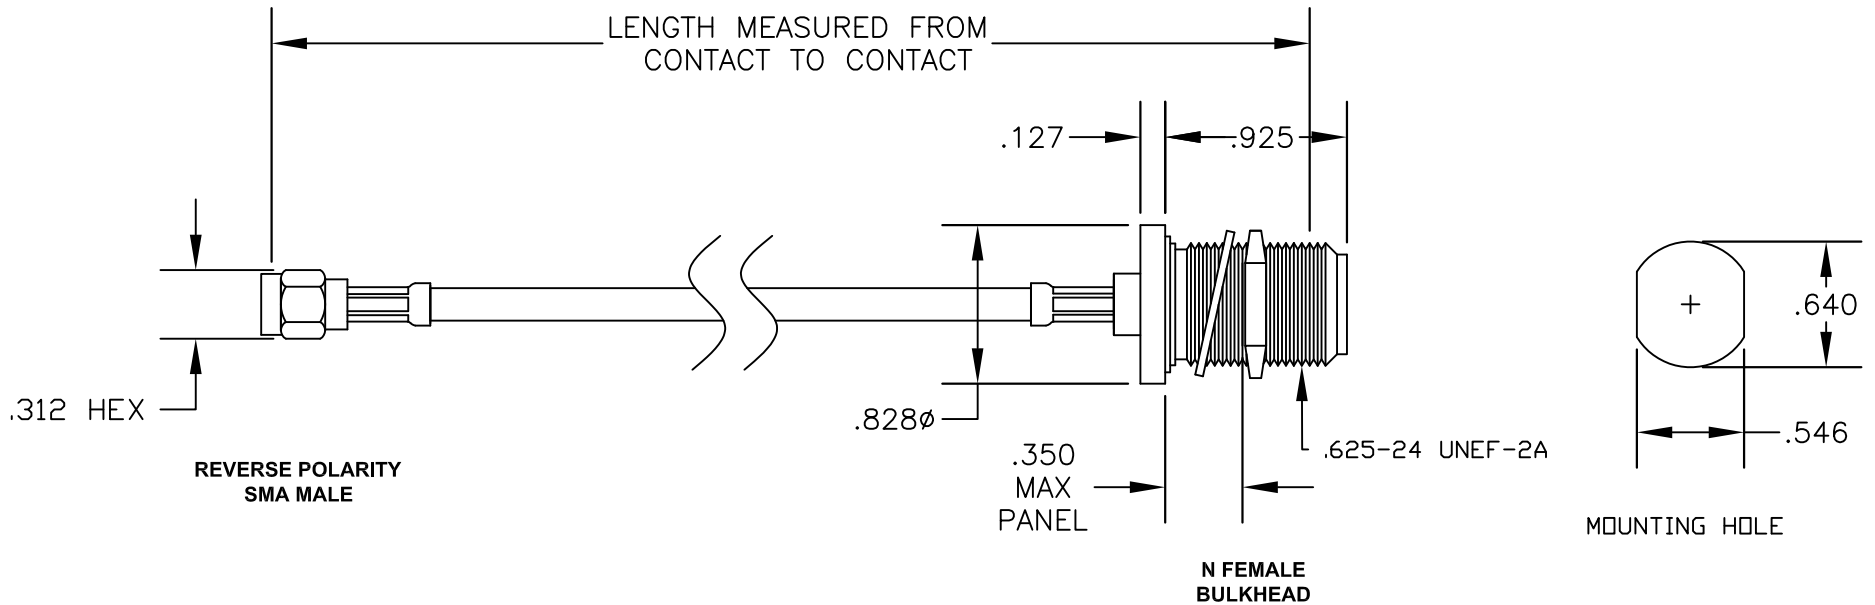

COMPONENTS	IMPEDANCE
REVERSE POLARITY SMA MALE	50 OHM
N FEMALE BULKHEAD	50 OHM
RG142B/U	50 OHM

Standard Lengths	
-12	12"
-24	24"
-36	36"
-48	48"
-60	60"
-XXX	Custom Length in inches

PASTERNACK ENTERPRISES, INC.
P.O BOX 16759, IRVINE, CA 92623
PHONE (949) 261-1920 FAX (949) 261-7451
WEB ADDRESS: www.pasternack.com
E-MAIL ADDRESS: sales@pasternack.com
COAXIAL & FIBER OPTICS

DWG TITLE: **PE34575-XX**
DES. CABLE ASSEMBLY, RG142B/U, REVERSE POLARITY SMA MALE TO N FEMALE BULKHEAD

REV. -	FSCM NO. 53919	CAD FILE 041609	SCALE N/A	SIZE A	127
--------	----------------	-----------------	-----------	--------	-----

- NOTES:
- UNLESS OTHERWISE SPECIFIED ALL DIMENSIONS ARE NOMINAL.
 - ALL SPECIFICATIONS ARE SUBJECT TO CHANGE WITHOUT NOTICE AT ANY TIME.
 - DIMENSIONS ARE IN INCHES.
 - LENGTH TOLERANCE IS $\pm 1.5\%$ OR $3/8"$, WHICHEVER IS GREATER.