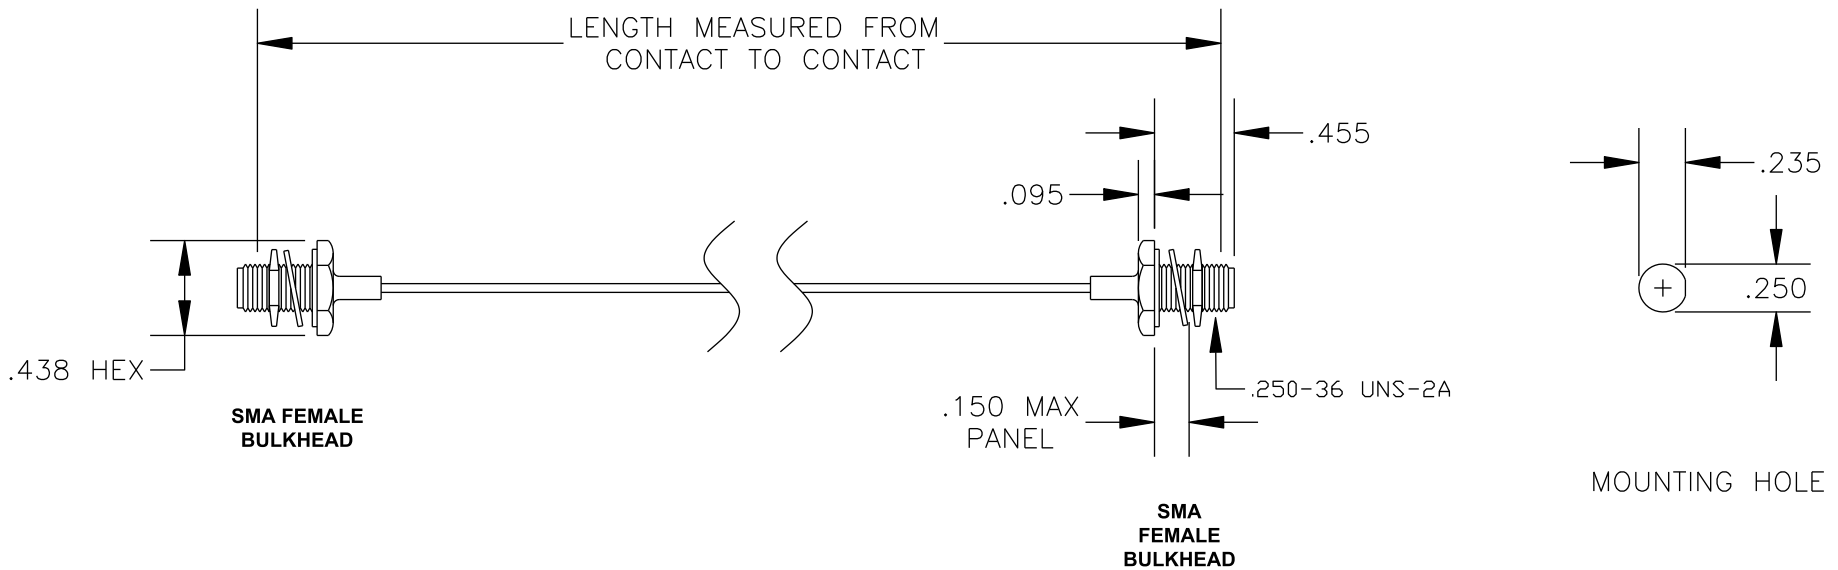

COMPONENTS	IMPEDANCE
SMA FEMALE BULKHEAD	50 OHM
SMA FEMALE BULKHEAD	50 OHM
PE-SR047FL	50 OHM

Standard Lengths	
-12	12"
-24	24"
-36	36"
-48	48"
-60	60"
-XXX	Custom Length in inches

PASTERNAK ENTERPRISES, INC.
P.O BOX 16759, IRVINE, CA 92623
PHONE (949) 261-1920 FAX (949) 261-7451
WEB ADDRESS: www.pasternack.com
E-MAIL ADDRESS: sales@pasternack.com
COAXIAL & FIBER OPTICS

DWG TITLE PE34709-XX		DES. CABLE ASSEMBLY, PE-SR047FL, SMA FEMALE BULKHEAD TO SMA FEMALE BULKHEAD		
REV. A	FSCM NO. 53919	CAD FILE 020508	SCALE N/A	SIZE A 147

- NOTES:**
1. UNLESS OTHERWISE SPECIFIED ALL DIMENSIONS ARE NOMINAL.
 2. ALL SPECIFICATIONS ARE SUBJECT TO CHANGE WITHOUT NOTICE AT ANY TIME.
 3. DIMENSIONS ARE IN INCHES.
 4. LENGTH TOLERANCE IS $\pm 1.5\%$ OR $\pm 3/8"$, WHICHEVER IS GREATER.