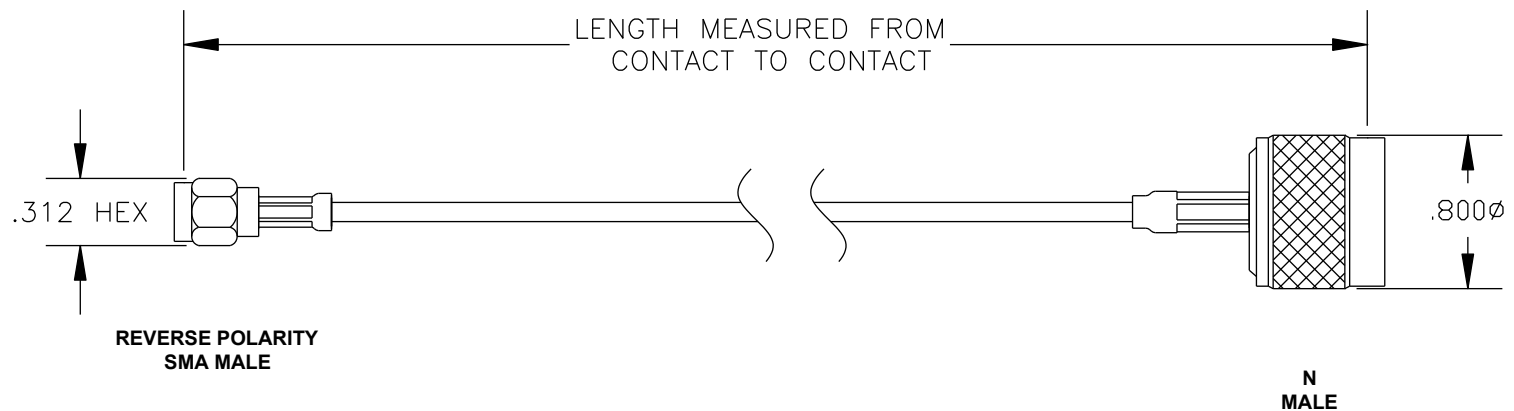

COMPONENTS	IMPEDANCE
REVERSE POLARITY SMA MALE	50 OHM
N MALE	50 OHM
RG316/U	50 OHM

Standard Lengths	
-12	12"
-24	24"
-36	36"
-48	48"
-60	60"
-XXX	Custom Length in inches

PASTERNAK ENTERPRISES, INC.

P.O BOX 16759, IRVINE, CA 92623
PHONE (949) 261-1920 FAX (949) 261-7451

WEB ADDRESS: www.pasternack.com
E-MAIL ADDRESS: sales@pasternack.com

COAXIAL & FIBER OPTICS

DWG TITLE

PE34770-XX

DES. CABLE ASSEMBLY, RG316/U, REVERSE POLARITY SMA MALE TO N MALE

REV. A **FSCM NO. 53919**

CAD FILE 020508

SCALE N/A

SIZE A 147

NOTES:

1. UNLESS OTHERWISE SPECIFIED ALL DIMENSIONS ARE NOMINAL.
2. ALL SPECIFICATIONS ARE SUBJECT TO CHANGE WITHOUT NOTICE AT ANY TIME.
3. DIMENSIONS ARE IN INCHES.
4. LENGTH TOLERANCE IS $\pm 1.5\%$ OR $\pm 3/8"$, WHICHEVER IS GREATER.