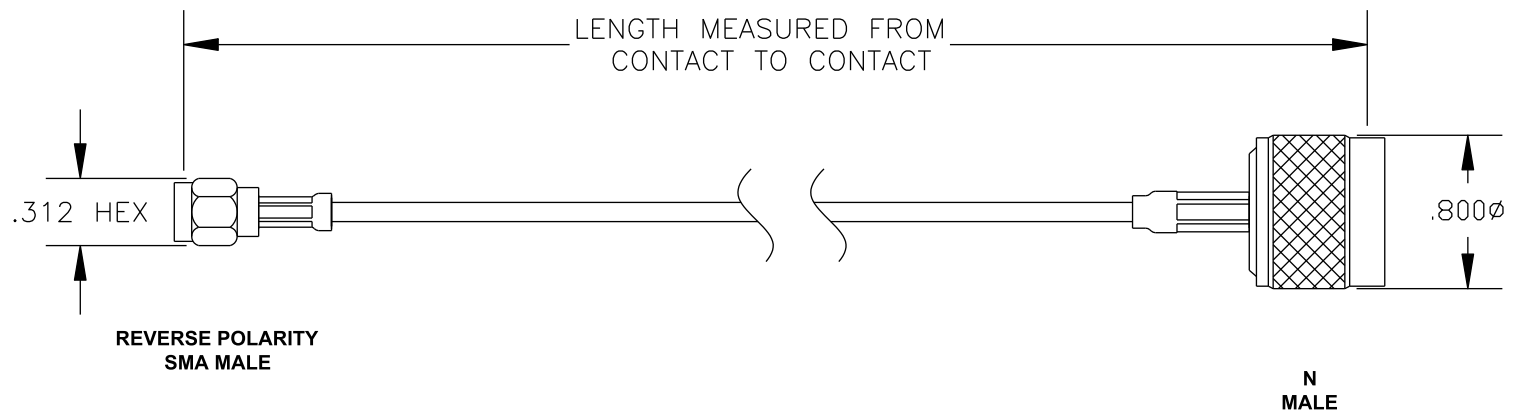

COMPONENTS	IMPEDANCE
REVERSE POLARITY SMA MALE	50 OHM
N MALE	50 OHM
RG316/U	50 OHM

Standard Lengths	
-12	12"
-24	24"
-36	36"
-48	48"
-60	60"
-XXX	Custom Length in inches

PASTERNACK ENTERPRISES, INC.

P.O BOX 16759, IRVINE, CA 92623
PHONE (949) 261-1920 FAX (949) 261-7451

WEB ADDRESS: www.pasternack.com
E-MAIL ADDRESS: sales@pasternack.com

COAXIAL & FIBER OPTICS

DWG TITLE

PE34770LF-XX

DES. CABLE ASSEMBLY, RG316/U, REVERSE POLARITY SMA MALE TO N MALE (LEAD FREE)

REV. A

FSCM NO. 53919

CAD FILE 020508

SCALE N/A

SIZE A 147

NOTES:

1. UNLESS OTHERWISE SPECIFIED ALL DIMENSIONS ARE NOMINAL.
2. ALL SPECIFICATIONS ARE SUBJECT TO CHANGE WITHOUT NOTICE AT ANY TIME.
3. DIMENSIONS ARE IN INCHES.
4. LENGTH TOLERANCE IS $\pm 1.5\%$ OR $\pm 3/8"$, WHICHEVER IS GREATER.