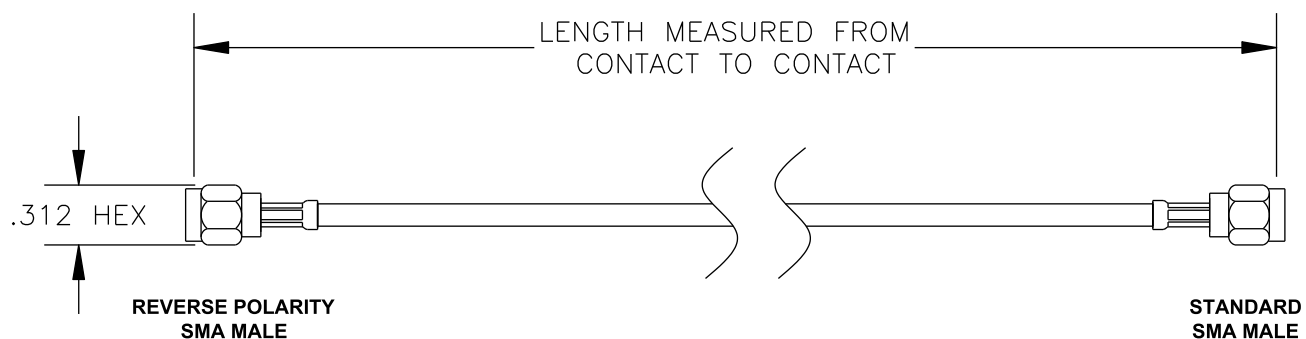

COMPONENTS	IMPEDANCE
REVERSE POLARITY SMA MALE	50 OHM
STANDARD SMA MALE	50 OHM
RG188A/U	50 OHM

Standard Lengths	
-12	12"
-24	24"
-36	36"
-48	48"
-60	60"
-XXX	Custom Length in inches

**PASTERNACK ENTERPRISES, INC.**

**COAXIAL & FIBER OPTICS**

DWG TITLE

**PE35210-XX**

DES. CABLE ASSEMBLY, RG188A/U, REVERSE POLARITY SMA MALE TO STANDARD SMA MALE

REV. A **FSCM NO. 53919**

CAD FILE 020608

SCALE N/A

SIZE A 147

NOTES:

1. UNLESS OTHERWISE SPECIFIED ALL DIMENSIONS ARE NOMINAL.
2. ALL SPECIFICATIONS ARE SUBJECT TO CHANGE WITHOUT NOTICE AT ANY TIME.
3. DIMENSIONS ARE IN INCHES.
4. LENGTH TOLERANCE IS  $\pm 1.5\%$  OR  $\pm 3/8"$ , WHICHEVER IS GREATER.