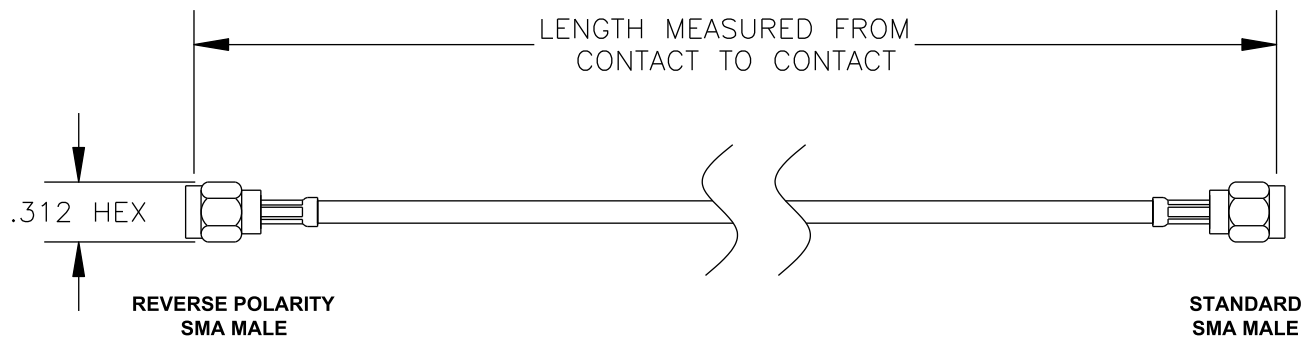

COMPONENTS	IMPEDANCE
REVERSE POLARITY SMA MALE	50 OHM
STANDARD SMA MALE	50 OHM
RG316/U	50 OHM

Standard Lengths	
-12	12"
-24	24"
-36	36"
-48	48"
-60	60"
-XXX	Custom Length in inches

PASTERNAK ENTERPRISES, INC.

P.O. BOX 16759, IRVINE, CA 92623
 PHONE (949) 261-1920 FAX (949) 261-7451

WEB ADDRESS: www.pasternack.com
 E-MAIL ADDRESS: sales@pasternack.com

COAXIAL & FIBER OPTICS

DWG TITLE

PE35212-XX

DES. CABLE ASSEMBLY, RG316/U, REVERSE POLARITY SMA MALE TO STANDARD SMA MALE

REV. A **FSCM NO. 53919**

CAD FILE 020608

SCALE N/A

SIZE A 147

NOTES:

1. UNLESS OTHERWISE SPECIFIED ALL DIMENSIONS ARE NOMINAL.
2. ALL SPECIFICATIONS ARE SUBJECT TO CHANGE WITHOUT NOTICE AT ANY TIME.
3. DIMENSIONS ARE IN INCHES.
4. LENGTH TOLERANCE IS $\pm 1.5\%$ OR $\pm 3/8"$, WHICHEVER IS GREATER.