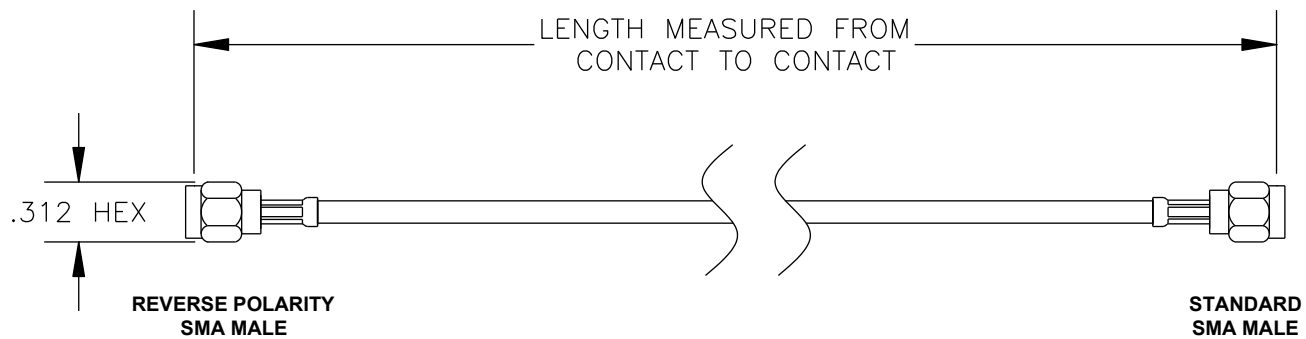

COMPONENTS	IMPEDANCE
REVERSE POLARITY SMA MALE	50 OHM
STANDARD SMA MALE	50 OHM
RG316/U	50 OHM

Standard Lengths	
-12	12"
-24	24"
-36	36"
-48	48"
-60	60"
-XXX	Custom Length in inches

PASTERNAK ENTERPRISES, INC.

COAXIAL & FIBER OPTICS

DWG TITLE

**PE35212LF-XX**

DES. CABLE ASSEMBLY, RG316/U, REVERSE POLARITY SMA MALE TO STANDARD SMA MALE (LEAD FREE)

REV. A **FSCM NO. 53919**

CAD FILE 020608

SCALE N/A

SIZE A 147

NOTES:

1. UNLESS OTHERWISE SPECIFIED ALL DIMENSIONS ARE NOMINAL.
2. ALL SPECIFICATIONS ARE SUBJECT TO CHANGE WITHOUT NOTICE AT ANY TIME.
3. DIMENSIONS ARE IN INCHES.
4. LENGTH TOLERANCE IS  $\pm 1.5\%$  OR  $\pm 3/8"$ , WHICHEVER IS GREATER.