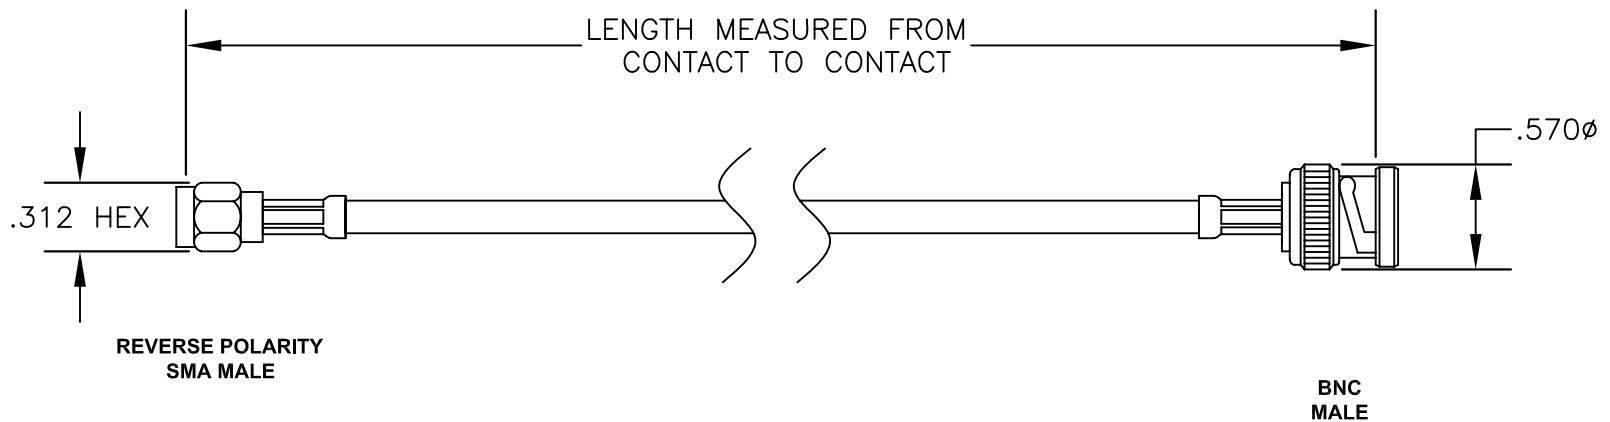

COMPONENTS	IMPEDANCE
REVERSE POLARITY SMA MALE	50 OHM
BNC MALE	50 OHM
RG223/U	50 OHM

Standard Lengths	
-12	12"
-24	24"
-36	36"
-48	48"
-60	60"
-XXX	Custom Length in inches

PASTERNACK ENTERPRISES, INC.

P.O BOX 16759, IRVINE, CA 92623  
PHONE (949) 261-1920 FAX (949) 261-7451

WEB ADDRESS: [www.pasternack.com](http://www.pasternack.com)  
E-MAIL ADDRESS: [sales@pasternack.com](mailto:sales@pasternack.com)

COAXIAL & FIBER OPTICS

DWG TITLE

**PE35217-XX**

DES.

CABLE ASSEMBLY, RG223/U, REVERSE POLARITY SMA MALE TO BNC MALE

SIZE A

FSCM NO. 53919

CAD FILE 052907

SCALE N/A

127

NOTES:

1. UNLESS OTHERWISE SPECIFIED ALL DIMENSIONS ARE NOMINAL.
2. ALL SPECIFICATIONS ARE SUBJECT TO CHANGE WITHOUT NOTICE AT ANY TIME.
3. DIMENSIONS ARE IN INCHES.
4. LENGTH TOLERANCE IS  $\pm 1.5\%$  OR  $\pm 3/8"$ , WHICHEVER IS GREATER.