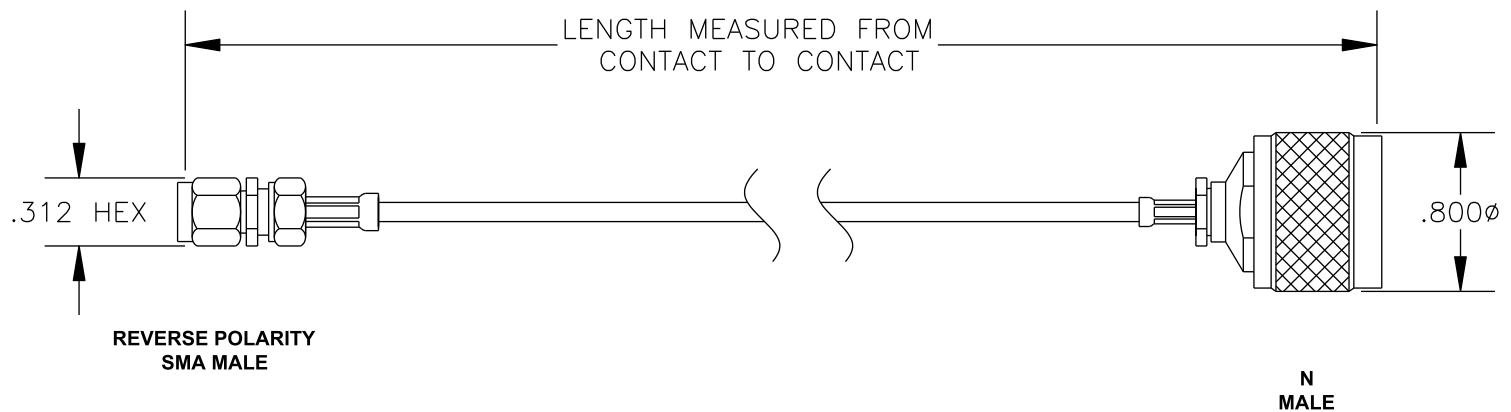

COMPONENTS	IMPEDANCE
REVERSE POLARITY SMA MALE	50 OHM
N MALE	50 OHM
RG178B/U	50 OHM

Standard Lengths	
-12	12"
-24	24"
-36	36"
-48	48"
-60	60"
-XXX	Custom Length in inches

**PASTERNACK ENTERPRISES, INC.**  
 P.O BOX 16759, IRVINE, CA 92623  
 PHONE (949) 261-1920 FAX (949) 261-7451  
 WEB ADDRESS: [www.pasternack.com](http://www.pasternack.com)  
 E-MAIL ADDRESS: [sales@pasternack.com](mailto:sales@pasternack.com)  
**COAXIAL & FIBER OPTICS**

DWG TITLE <b>PE35223-XX</b>		DES. CABLE ASSEMBLY, RG178B/U, REVERSE POLARITY SMA MALE TO N MALE		
REV. A	FSCM NO. 53919	CAD FILE 020608	SCALE N/A	SIZE A 147

- NOTES:
1. UNLESS OTHERWISE SPECIFIED ALL DIMENSIONS ARE NOMINAL.
  2. ALL SPECIFICATIONS ARE SUBJECT TO CHANGE WITHOUT NOTICE AT ANY TIME.
  3. DIMENSIONS ARE IN INCHES.
  4. LENGTH TOLERANCE IS  $\pm 1.5\%$  OR  $\pm 3/8"$ , WHICHEVER IS GREATER.