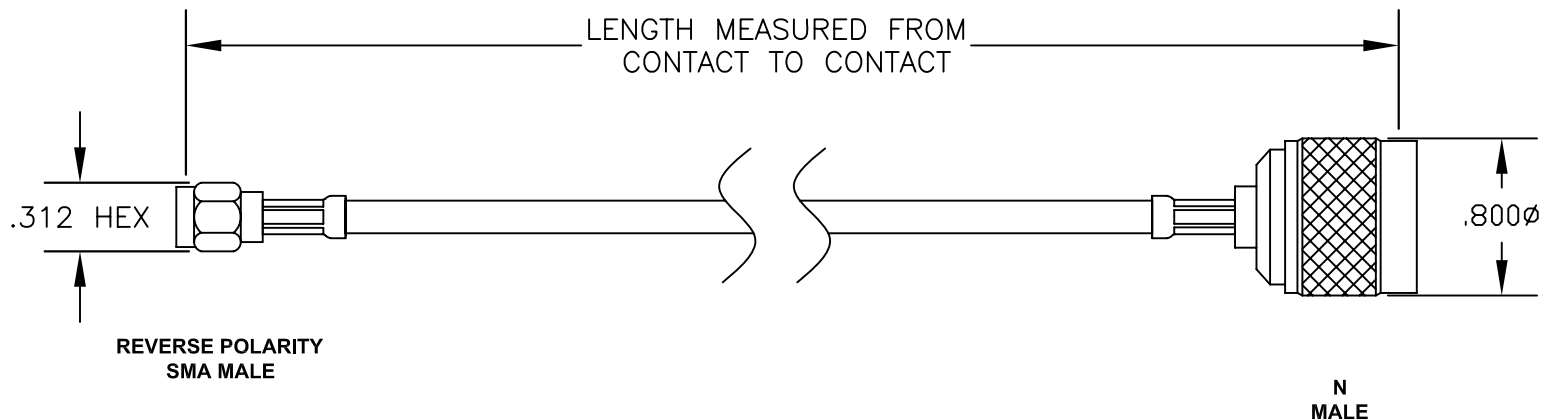

COMPONENTS	IMPEDANCE
REVERSE POLARITY SMA MALE	50 OHM
N MALE	50 OHM
RG223/U	50 OHM

Standard Lengths	
-12	12"
-24	24"
-36	36"
-48	48"
-60	60"
-XXX	Custom Length in inches

**PASTERNACK ENTERPRISES, INC.**  
P.O BOX 16759, IRVINE, CA 92623  
PHONE (949) 261-1920 FAX (949) 261-7451  
WEB ADDRESS: [www.pasternack.com](http://www.pasternack.com)  
E-MAIL ADDRESS: [sales@pasternack.com](mailto:sales@pasternack.com)  
**COAXIAL & FIBER OPTICS**

DWG TITLE  
**PE35227-XX**

DES. CABLE ASSEMBLY, RG223/U, REVERSE POLARITY SMA MALE TO N MALE

SIZE A	FSCM NO. 53919	CAD FILE 052907	SCALE N/A	127
--------	----------------	-----------------	-----------	-----

- NOTES:
1. UNLESS OTHERWISE SPECIFIED ALL DIMENSIONS ARE NOMINAL.
  2. ALL SPECIFICATIONS ARE SUBJECT TO CHANGE WITHOUT NOTICE AT ANY TIME.
  3. DIMENSIONS ARE IN INCHES.
  4. LENGTH TOLERANCE IS  $\pm 1.5\%$  OR  $\pm 3/8"$ , WHICHEVER IS GREATER.