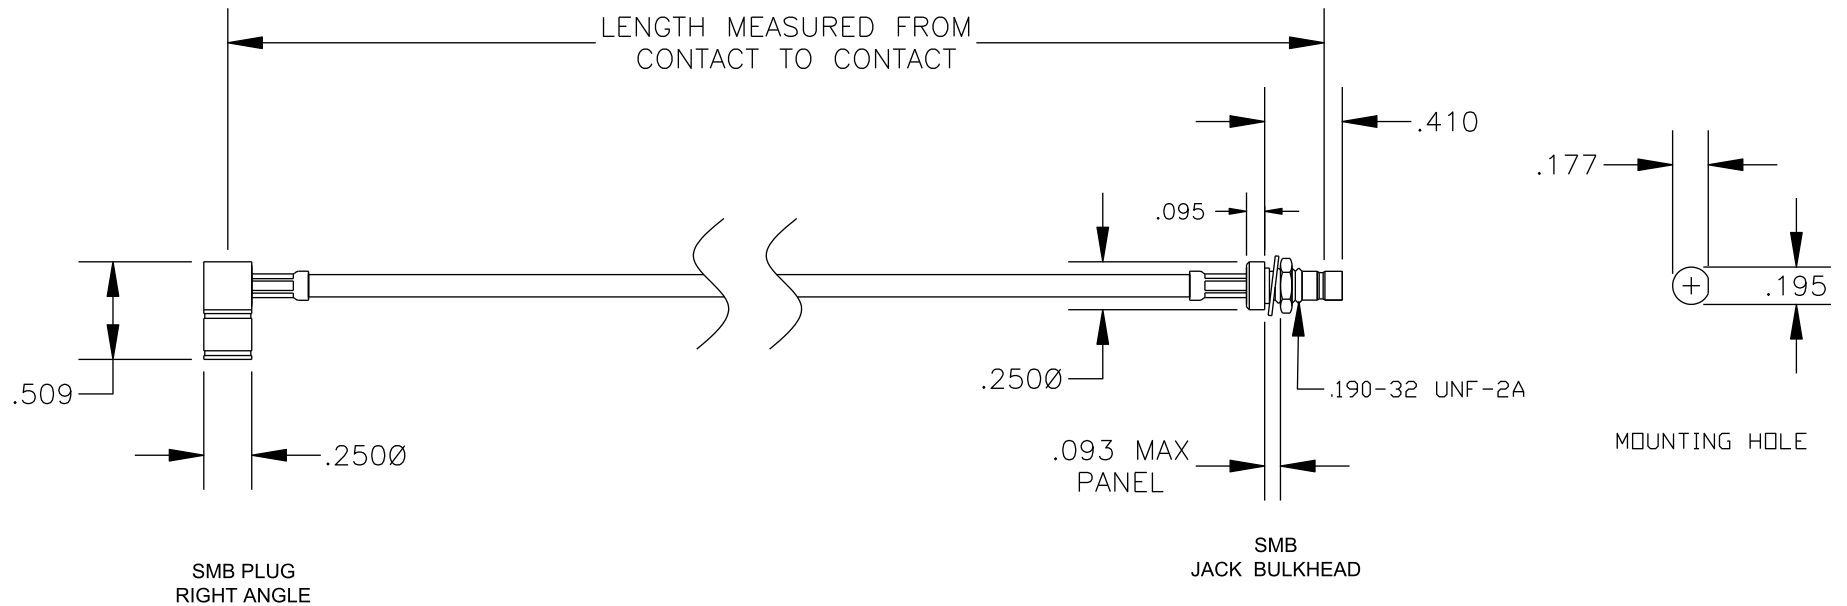

COMPONENTS	IMPEDANCE
SMB PLUG RIGHT ANGLE	50 OHM
SMB JACK BULKHEAD	50 OHM
RG188A/U	50 OHM

Standard Lengths	
-12	12"
-24	24"
-36	36"
-48	48"
-60	60"
-XXX	Custom Length in inches

**PASTERNAK ENTERPRISES, INC.**  
 P.O BOX 16759, IRVINE, CA 92623  
 PHONE (949) 261-1920 FAX (949) 261-7451

WEB ADDRESS: [www.pasternack.com](http://www.pasternack.com)  
 E-MAIL ADDRESS: [sales@pasternack.com](mailto:sales@pasternack.com)

**COAXIAL & FIBER OPTICS**

<b>DWG TITLE</b> <b>PE3594-XX</b>	<b>DES.</b> CABLE ASSEMBLY, RG188A/U, SMB PLUG RIGHT ANGLE TO SMB JACK BULKHEAD
<b>REV. A</b> <b>FSCM NO. 53919</b>	<b>CAD FILE</b> 021308 <b>SCALE</b> N/A <b>SIZE</b> A 127

- NOTES:**
1. UNLESS OTHERWISE SPECIFIED ALL DIMENSIONS ARE NOMINAL.
  2. ALL SPECIFICATIONS ARE SUBJECT TO CHANGE WITHOUT NOTICE AT ANY TIME.
  3. DIMENSIONS ARE IN INCHES.
  4. LENGTH TOLERANCE IS  $\pm 1.5\%$  OR  $\pm 3/8"$ , WHICHEVER IS GREATER.