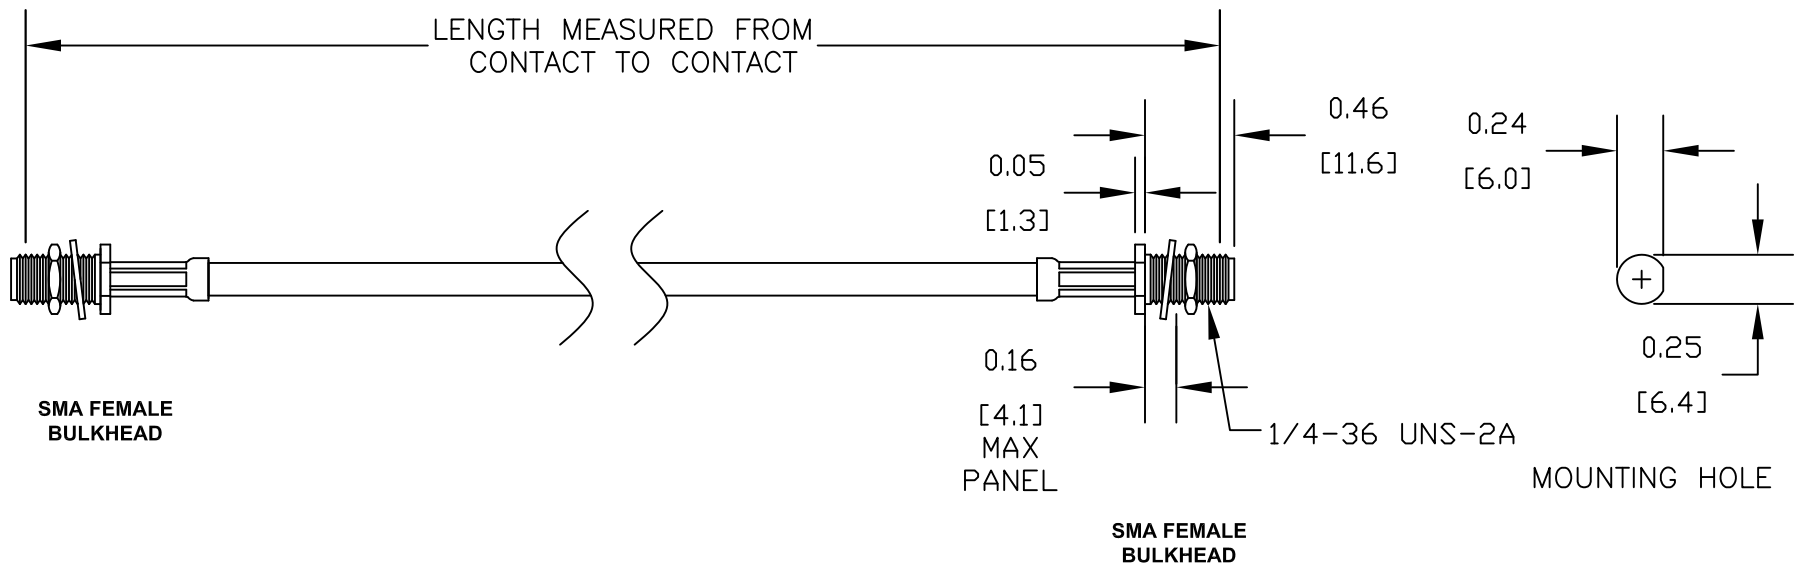

COMPONENTS	IMPEDANCE
SMA FEMALE BULKHEAD	50 OHM
SMA FEMALE BULKHEAD	50 OHM
RG400/U	50 OHM

Standard Lengths	
-12	12"
-24	24"
-36	36"
-48	48"
-60	60"
-XXX	Custom Length in inches

PASTERNACK ENTERPRISES, INC.
P.O BOX 16759, IRVINE, CA 92623
PHONE (949) 261-1920 FAX (949) 261-7451
WEB ADDRESS: www.pasternack.com
E-MAIL ADDRESS: sales@pasternack.com
COAXIAL & FIBER OPTICS

DWG TITLE	PE36228-XX				
DES.	CABLE ASSEMBLY, RG400/U, SMA FEMALE BULKHEAD TO SMA FEMALE BULKHEAD				
REV. -	FSCM NO. 53919	CAD FILE 082411	SCALE N/A	SIZE A	2231

NOTES:
1. UNLESS OTHERWISE SPECIFIED ALL DIMENSIONS ARE NOMINAL.
2. ALL SPECIFICATIONS ARE SUBJECT TO CHANGE WITHOUT NOTICE AT ANY TIME.
3. DIMENSIONS ARE IN INCHES [mm].
4. LENGTH TOLERANCE IS $\pm 1.5\%$ OR $\pm 3/8"$, WHICHEVER IS GREATER