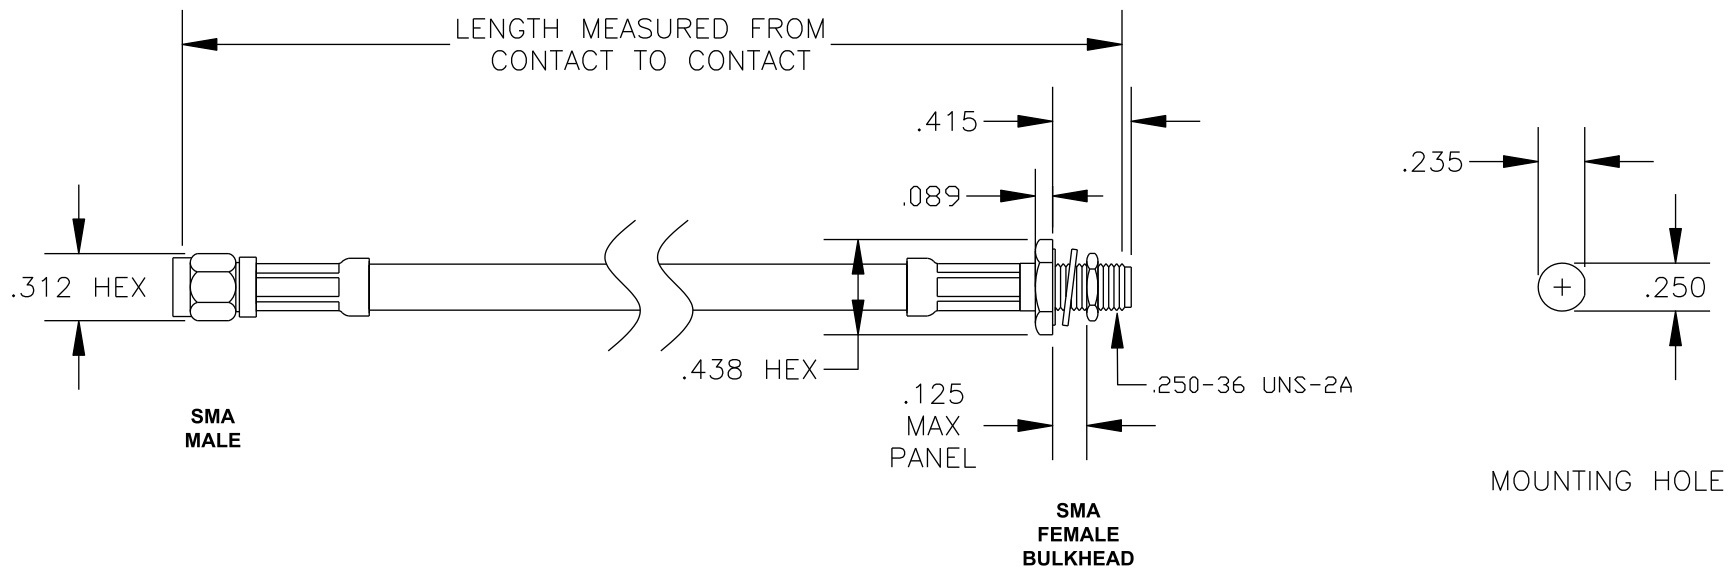

COMPONENTS	IMPEDANCE
SMA MALE	50 OHM
SMA FEMALE BULKHEAD	50 OHM
RG62A/U	50 OHM

Standard Lengths	
-12	12"
-24	24"
-36	36"
-48	48"
-60	60"
-XXX	Custom Length in inches

**PASTERNACK ENTERPRISES, INC.**  
 P.O BOX 16759, IRVINE, CA 92623  
 PHONE (949) 261-1920 FAX (949) 261-7451  
 WEB ADDRESS: [www.pasternack.com](http://www.pasternack.com)  
 E-MAIL ADDRESS: [sales@pasternack.com](mailto:sales@pasternack.com)  
**COAXIAL & FIBER OPTICS**

RoHS  
Compliance  
Certified

DWG TITLE  
**PE3806LF-XX**

DES. CABLE ASSEMBLY, RG62A/U, SMA MALE TO SMA FEMALE BULKHEAD (LEAD FREE)

REV. A	FSCM NO. 53919	CAD FILE 020508	SCALE N/A	SIZE A 127
--------	----------------	-----------------	-----------	------------

- NOTES:
1. UNLESS OTHERWISE SPECIFIED ALL DIMENSIONS ARE NOMINAL.
  2. ALL SPECIFICATIONS ARE SUBJECT TO CHANGE WITHOUT NOTICE AT ANY TIME.
  3. DIMENSIONS ARE IN INCHES.
  4. LENGTH TOLERANCE IS  $\pm 1.5\%$  OR  $\pm 3/8"$ , WHICHEVER IS GREATER.