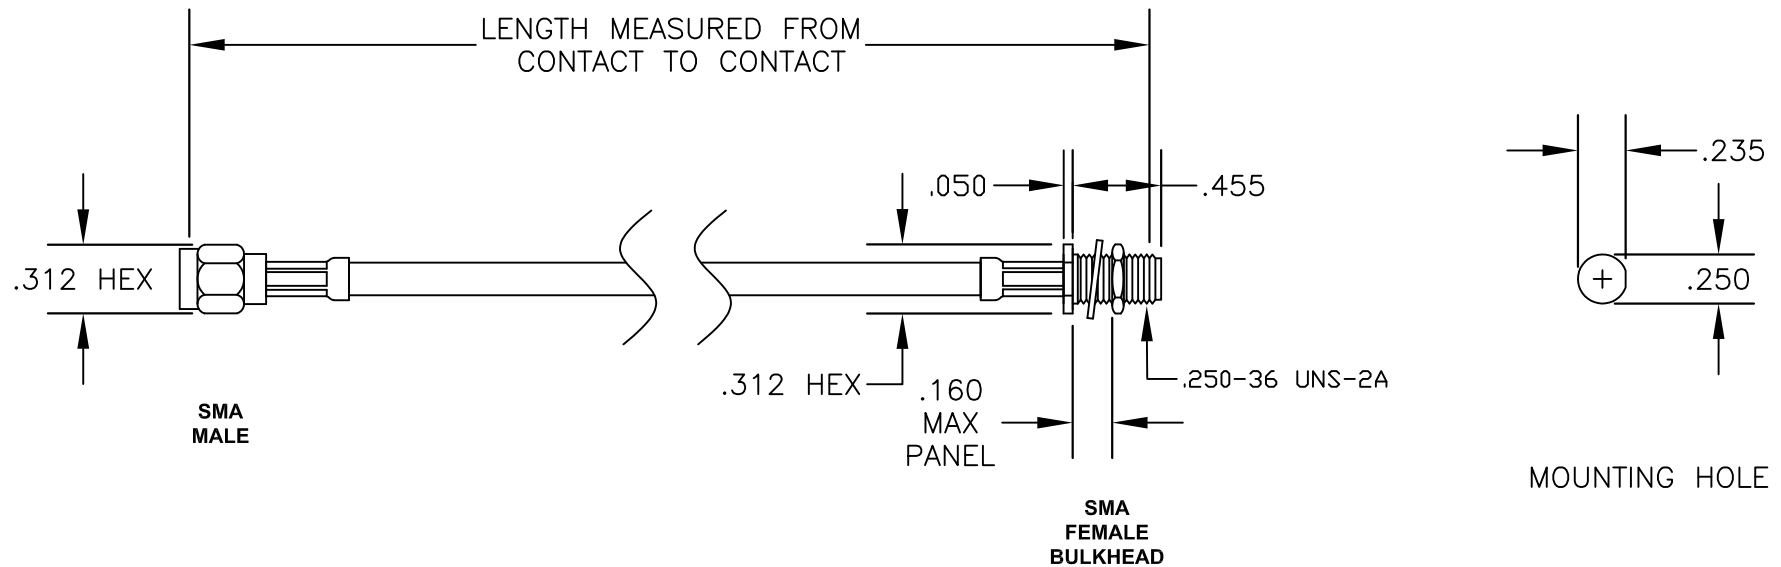

COMPONENTS	IMPEDANCE
SMA MALE	50 OHM
SMA FEMALE BULKHEAD	50 OHM
RG55B/U	53.5 OHM

Standard Lengths	
-12	12"
-24	24"
-36	36"
-48	48"
-60	60"
-XXX	Custom Length in inches

PASTERNAK ENTERPRISES, INC.
 P.O BOX 16759, IRVINE, CA 92623
 PHONE (949) 261-1920 FAX (949) 261-7451
 WEB ADDRESS: www.pasternack.com
 E-MAIL ADDRESS: sales@pasternack.com
COAXIAL & FIBER OPTICS

DWG TITLE PE3940-XX		DES. CABLE ASSEMBLY, RG55B/U, SMA MALE TO SMA FEMALE BULKHEAD			
SIZE A	FSCM NO. 53919	CAD FILE 022707	SCALE N/A		127

NOTES:
 1. UNLESS OTHERWISE SPECIFIED ALL DIMENSIONS ARE NOMINAL.
 2. ALL SPECIFICATIONS ARE SUBJECT TO CHANGE WITHOUT NOTICE AT ANY TIME.
 3. DIMENSIONS ARE IN INCHES.
 4. LENGTH TOLERANCE IS ± 1.5% OR ±3/8", WHICHEVER IS GREATER.