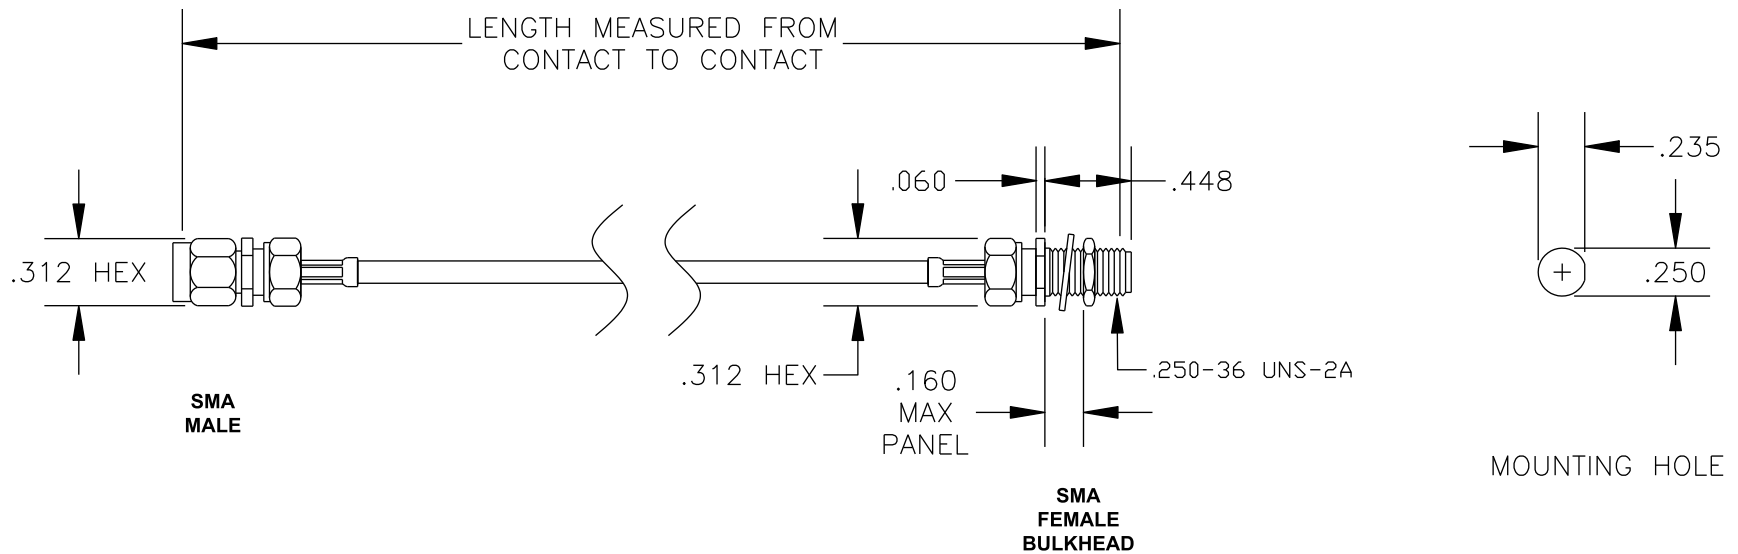

COMPONENTS	IMPEDANCE
SMA MALE	50 OHM
SMA FEMALE BULKHEAD	50 OHM
RG178B/U	50 OHM

Standard Lengths	
-12	12"
-24	24"
-36	36"
-48	48"
-60	60"
-XXX	Custom Length in inches

PASTERNACK ENTERPRISES, INC.

P.O BOX 16759, IRVINE, CA 92623
PHONE (949) 261-1920 FAX (949) 261-7451

WEB ADDRESS: www.pasternack.com
E-MAIL ADDRESS: sales@pasternack.com

COAXIAL & FIBER OPTICS

DWG TITLE

PE3959LF-XX

DES. CABLE ASSEMBLY, RG178B/U, SMA MALE TO SMA FEMALE BULKHEAD (LEAD FREE)

REV. - **FSCM NO. 53919**

CAD FILE 020108

SCALE N/A

SIZE A 127

NOTES:

1. UNLESS OTHERWISE SPECIFIED ALL DIMENSIONS ARE NOMINAL.
2. ALL SPECIFICATIONS ARE SUBJECT TO CHANGE WITHOUT NOTICE AT ANY TIME.
3. DIMENSIONS ARE IN INCHES.
4. LENGTH TOLERANCE IS $\pm 1.5\%$ OR $\pm 3/8"$, WHICHEVER IS GREATER.