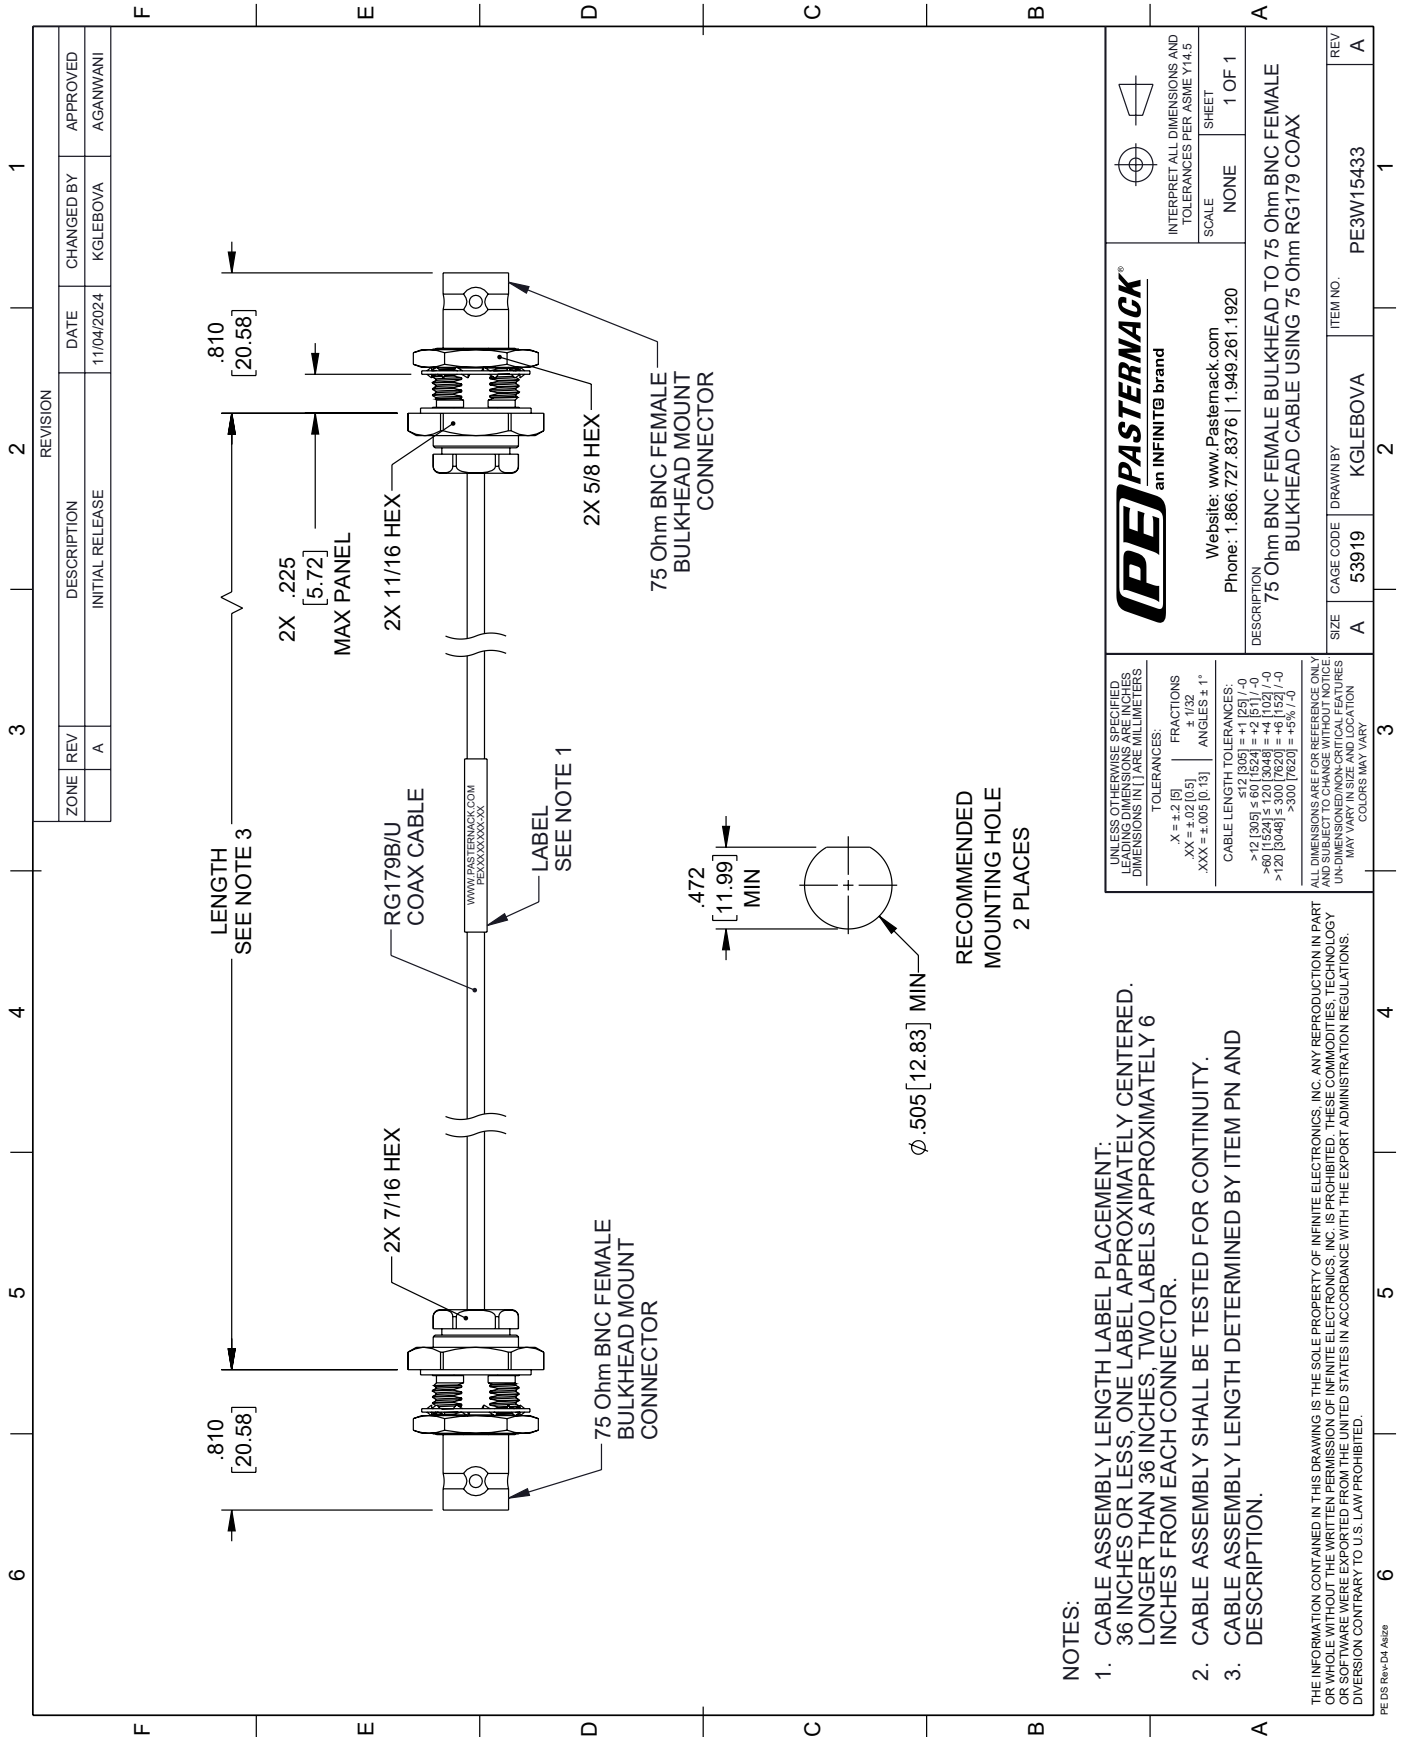

PE3W15433 CAD Drawing

75 Ohm BNC Female Bulkhead to 75 Ohm BNC Female Bulkhead Cable Using 75 Ohm RG179 Coax

NOTES:

1. CABLE ASSEMBLY LENGTH LABEL PLACEMENT: 36 INCHES OR LESS, ONE LABEL APPROXIMATELY CENTERED. LONGER THAN 36 INCHES, TWO LABELS APPROXIMATELY 6 INCHES FROM EACH CONNECTOR.
2. CABLE ASSEMBLY SHALL BE TESTED FOR CONTINUITY.
3. CABLE ASSEMBLY LENGTH DETERMINED BY ITEM PN AND DESCRIPTION.

THE INFORMATION CONTAINED IN THIS DRAWING IS THE SOLE PROPERTY OF INFINITE ELECTRONICS, INC. ANY REPRODUCTION IN PART OR WHOLE WITHOUT THE WRITTEN PERMISSION OF INFINITE ELECTRONICS, INC. IS PROHIBITED. THESE COMMODITIES, TECHNOLOGY OR SOFTWARE WERE EXPORTED FROM THE UNITED STATES IN ACCORDANCE WITH THE EXPORT ADMINISTRATION REGULATIONS. DIVERSION CONTRARY TO U.S. LAW PROHIBITED.

UNLESS OTHERWISE SPECIFIED LEADING DIMENSIONS ARE INCHES DIMENSIONS IN [ ] ARE MILLIMETERS	
TOLERANCES:	
.X = ±.2 [5]	FRACTIONS ± 1/32
.XX = ±.02 [0.5]	ANGLES ± 1°
.XXX = ±.005 [0.13]	
CABLE LENGTH TOLERANCES:	
>12 [305] ≤ 60 [1524] = +1 [25] / -0	
>60 [1524] ≤ 120 [3048] = +4 [102] / -0	
>120 [3048] ≤ 300 [7620] = +5 [127] / -0	
>300 [7620] = +5 [127] / -0	
ALL DIMENSIONS ARE FOR REFERENCE ONLY. DIMENSIONS ON CRITICAL FEATURES MAY VARY IN SIZE AND LOCATION. COLORS MAY VARY.	

PASTERNAK an INFINIT® brand	
Website: www.Pasternack.com Phone: 1.866.727.8376 | 1.949.261.1920	
INTERPRET ALL DIMENSIONS AND TOLERANCES PER ASME Y14.5 SCALE: NONE SHEET: 1 OF 1	
DESCRIPTION: 75 Ohm BNC FEMALE BULKHEAD TO 75 Ohm BNC FEMALE BULKHEAD CABLE USING 75 Ohm RG179 COAX	
SIZE: A	CAGE CODE: 53919 DRAWN BY: KGLEBOVA ITEM NO.: PE3W15433
REV	A