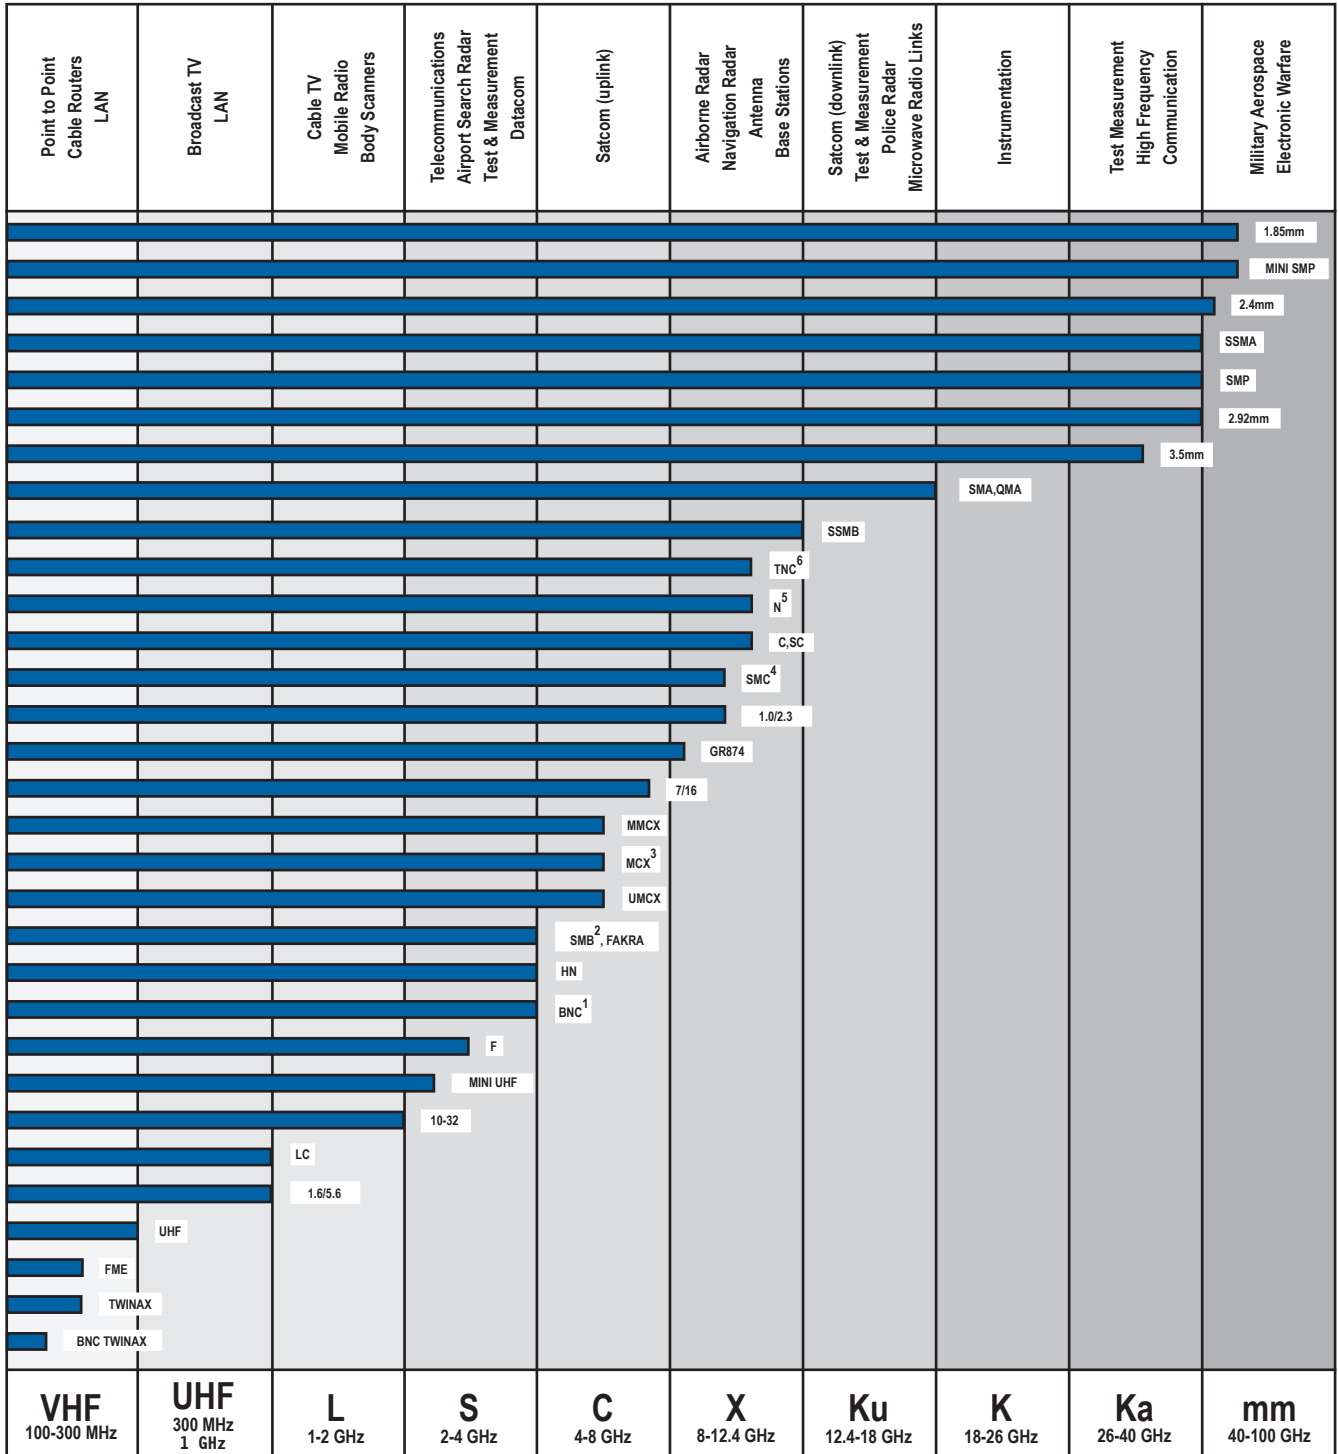

CONNECTOR FREQUENCY RANGE CHART

Notes:

- 1: BNC-75 Ohm connectors operate up to 1 GHz
- 2: SMB-75 Ohm & Mini SMB-75 Ohm connectors operate up to 4 GHz
- 3: MCX-75 Ohm connectors operate up to 6 GHz
- 4: SMC-75 Ohm connectors operate up to 10 GHz
- 5: N-75 Ohm connectors operate up to 1.5 GHz
- 6: TNC-75 Ohm connectors operate up to 1 GHz